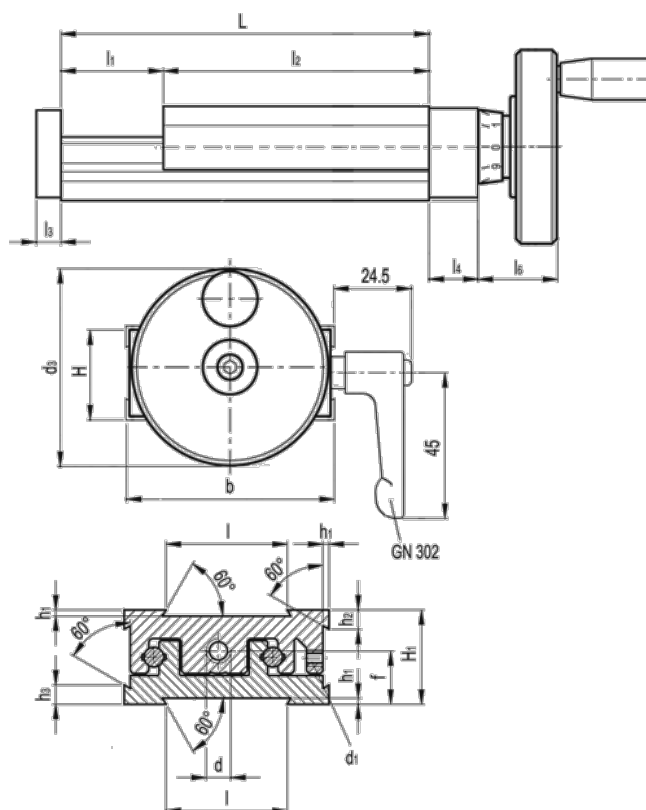

Data Sheet

Article number: 20773032

Description: Adjustable slide unit
GN 900-120-235-75-H-2

Measures

b = 120	h2 = 13.8
d = M10x1	h3 = 13.8
d1 = M5	l = 80
d3 = 100	L - l1 = 235-75
f = 26.3	l2 = 160
H = 45.0	l3 = 10
h1 = 2.0	l4 = 18
H1 = 46	l6 = 40